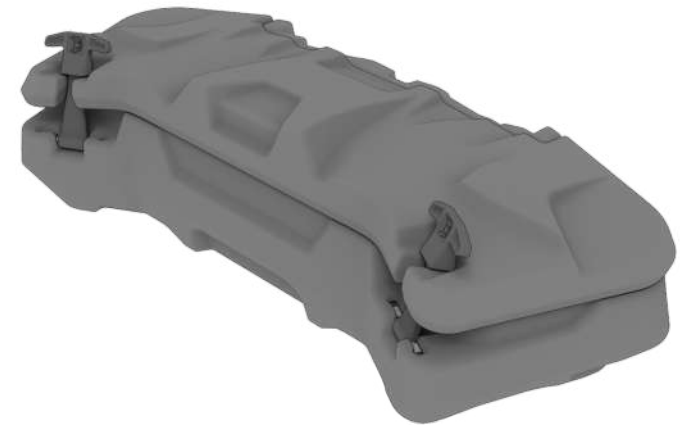

www.tsstbox.com